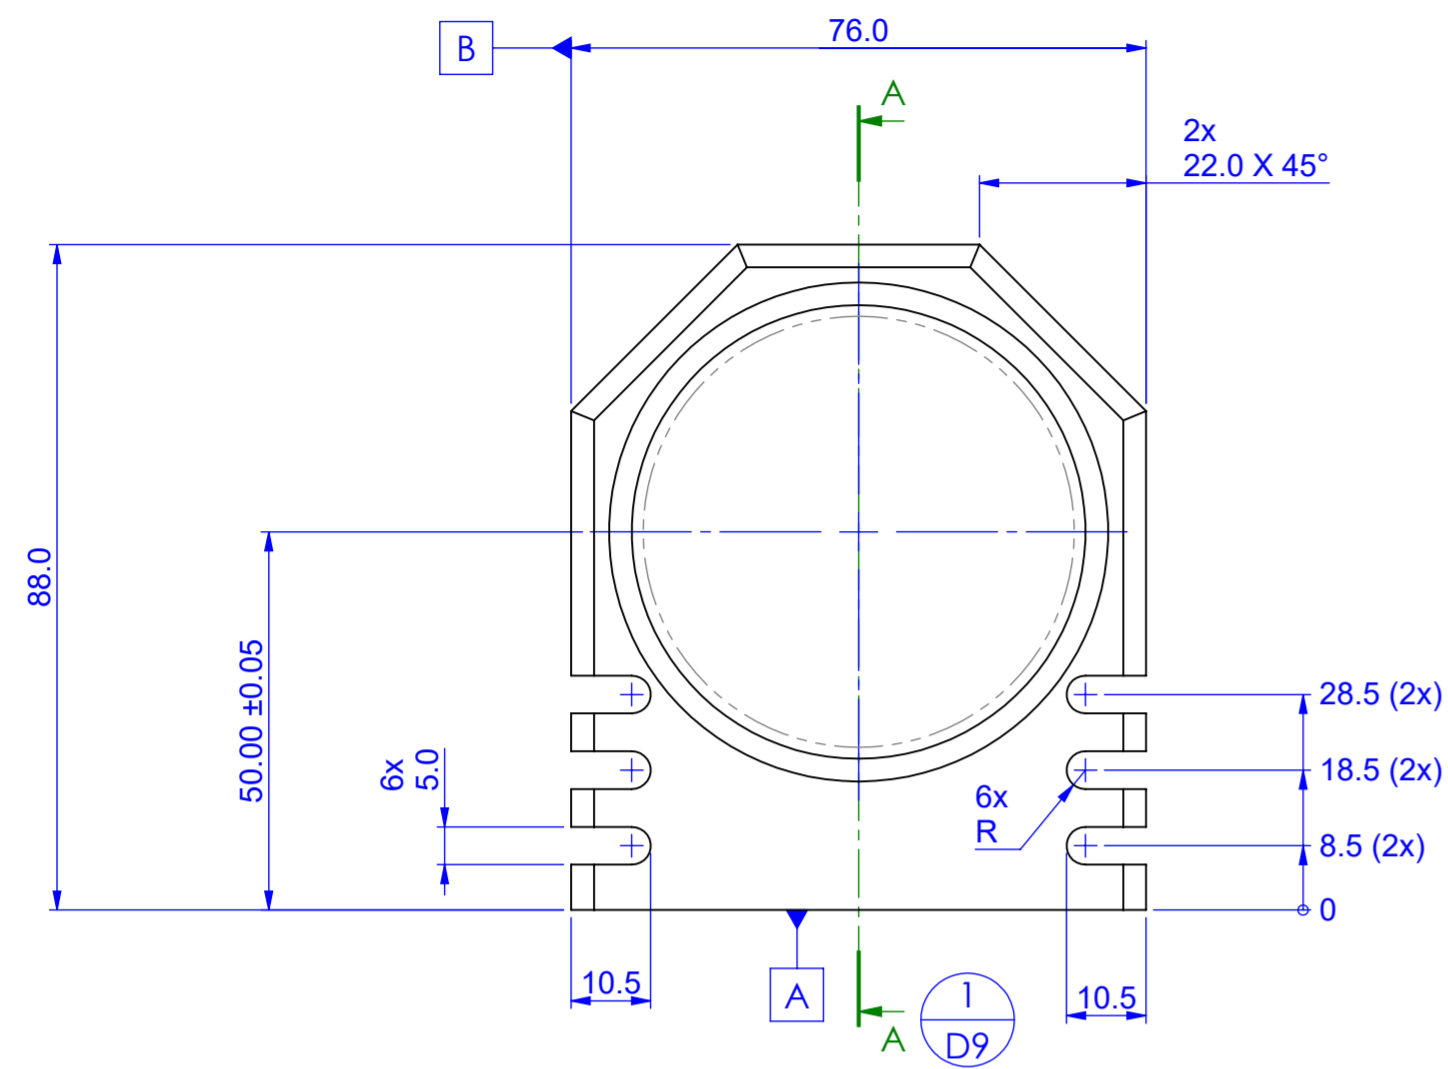

REVISIONS				
REV.	DESCRIPTION	DATE	DRAWN	APPROVED
1	FIRST ISSUE	15-DEC-2019	TB	WHC

White Horse CAD Ltd Design Rights 2019 Tel: +44 (0) 1373 801 803 www.whitehorsecad.com		Material: Carbon Steel EN8	Project: Wobble Engine	Drawing Number P9999-11101	Scale 1:1	Rev 1	Name TB	Date 15-Dec-2019	Weight 4.50Kg