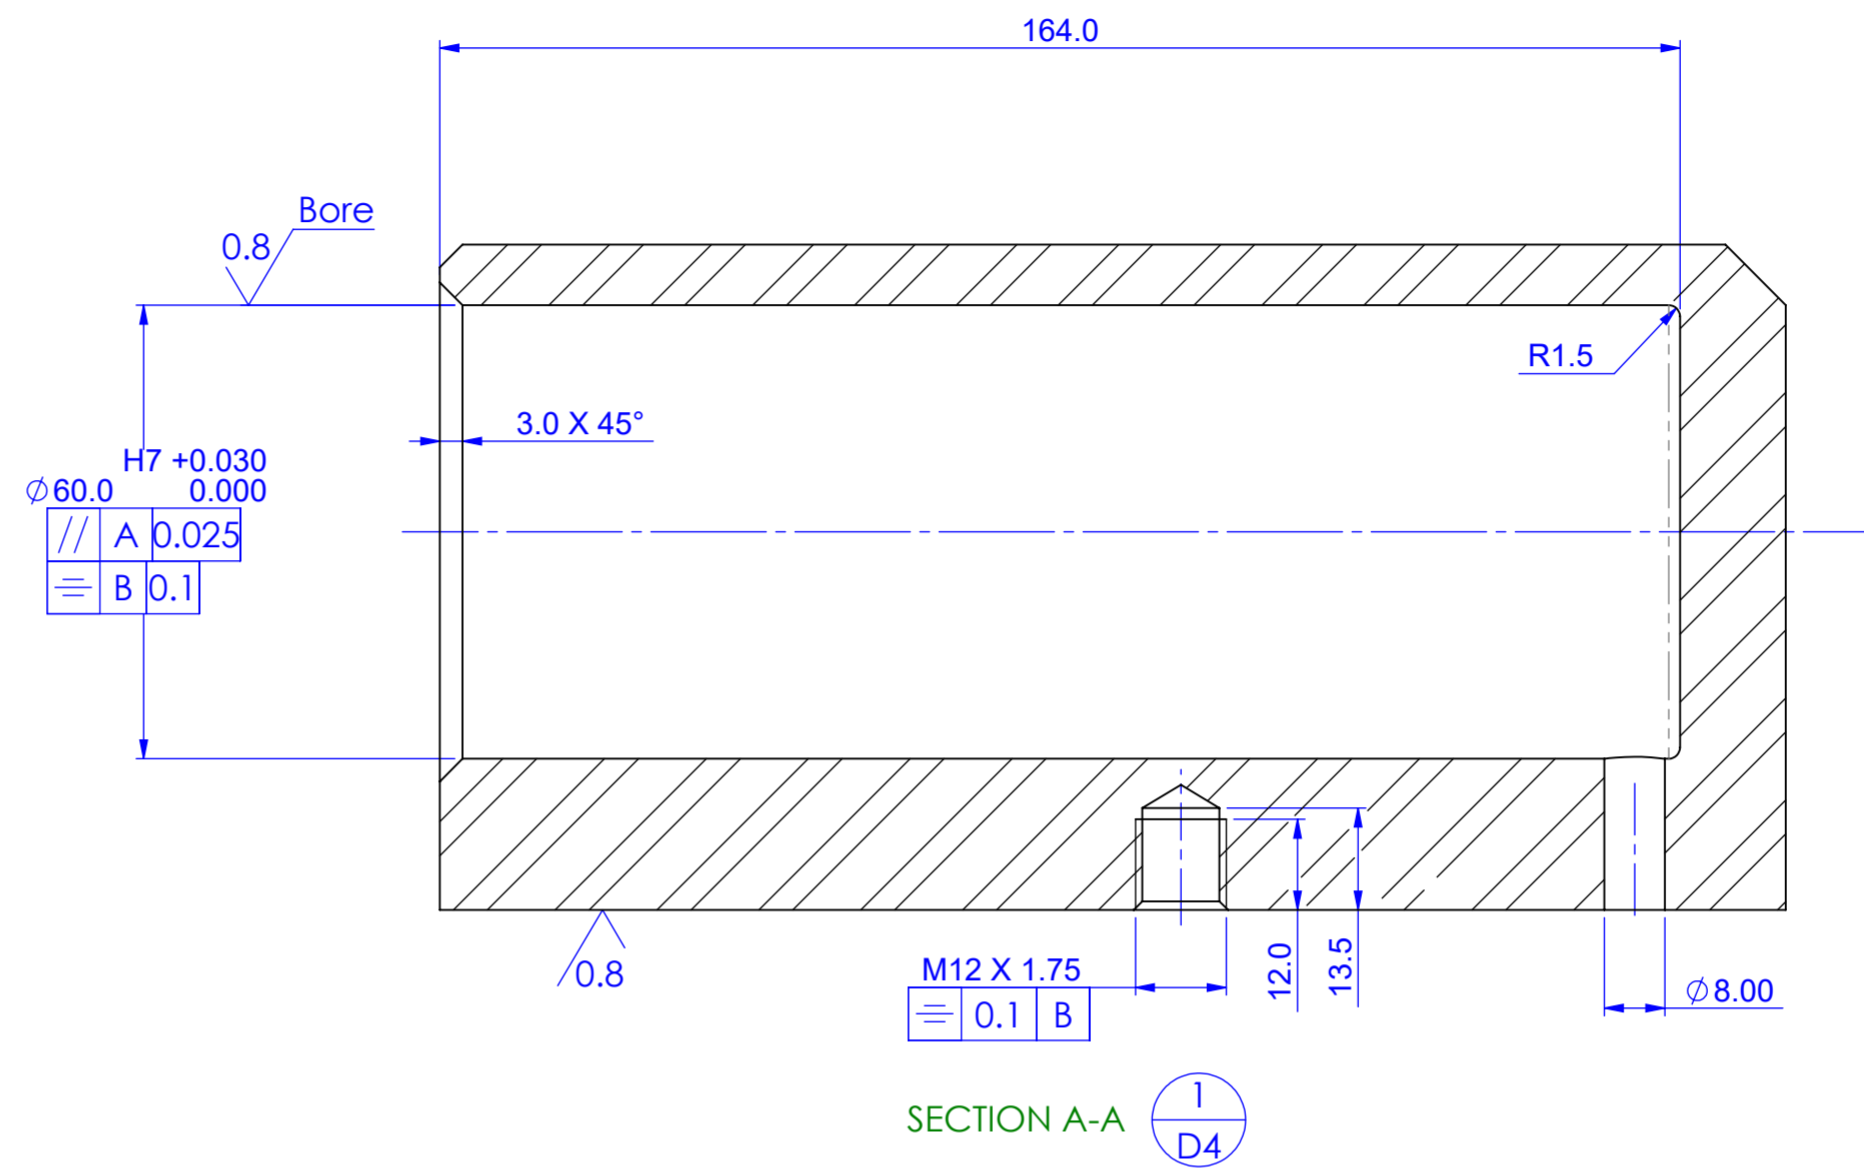

REVISIONS				
REV.	DESCRIPTION	DATE	DRAWN	APPROVED
1	FIRST ISSUE	15-DEC-2019	TB	WHC

White Horse CAD Ltd Design Rights 2019 Tel: +44 (0) 1373 801 803 www.whitehorsecad.com		Material: Carbon Steel EN8	Project: Wobble Engine	Drawing Number P9999-11101	Scale 1:1	Rev 1	Name TB	Date 15-Dec-2019	Weight 4.50Kg