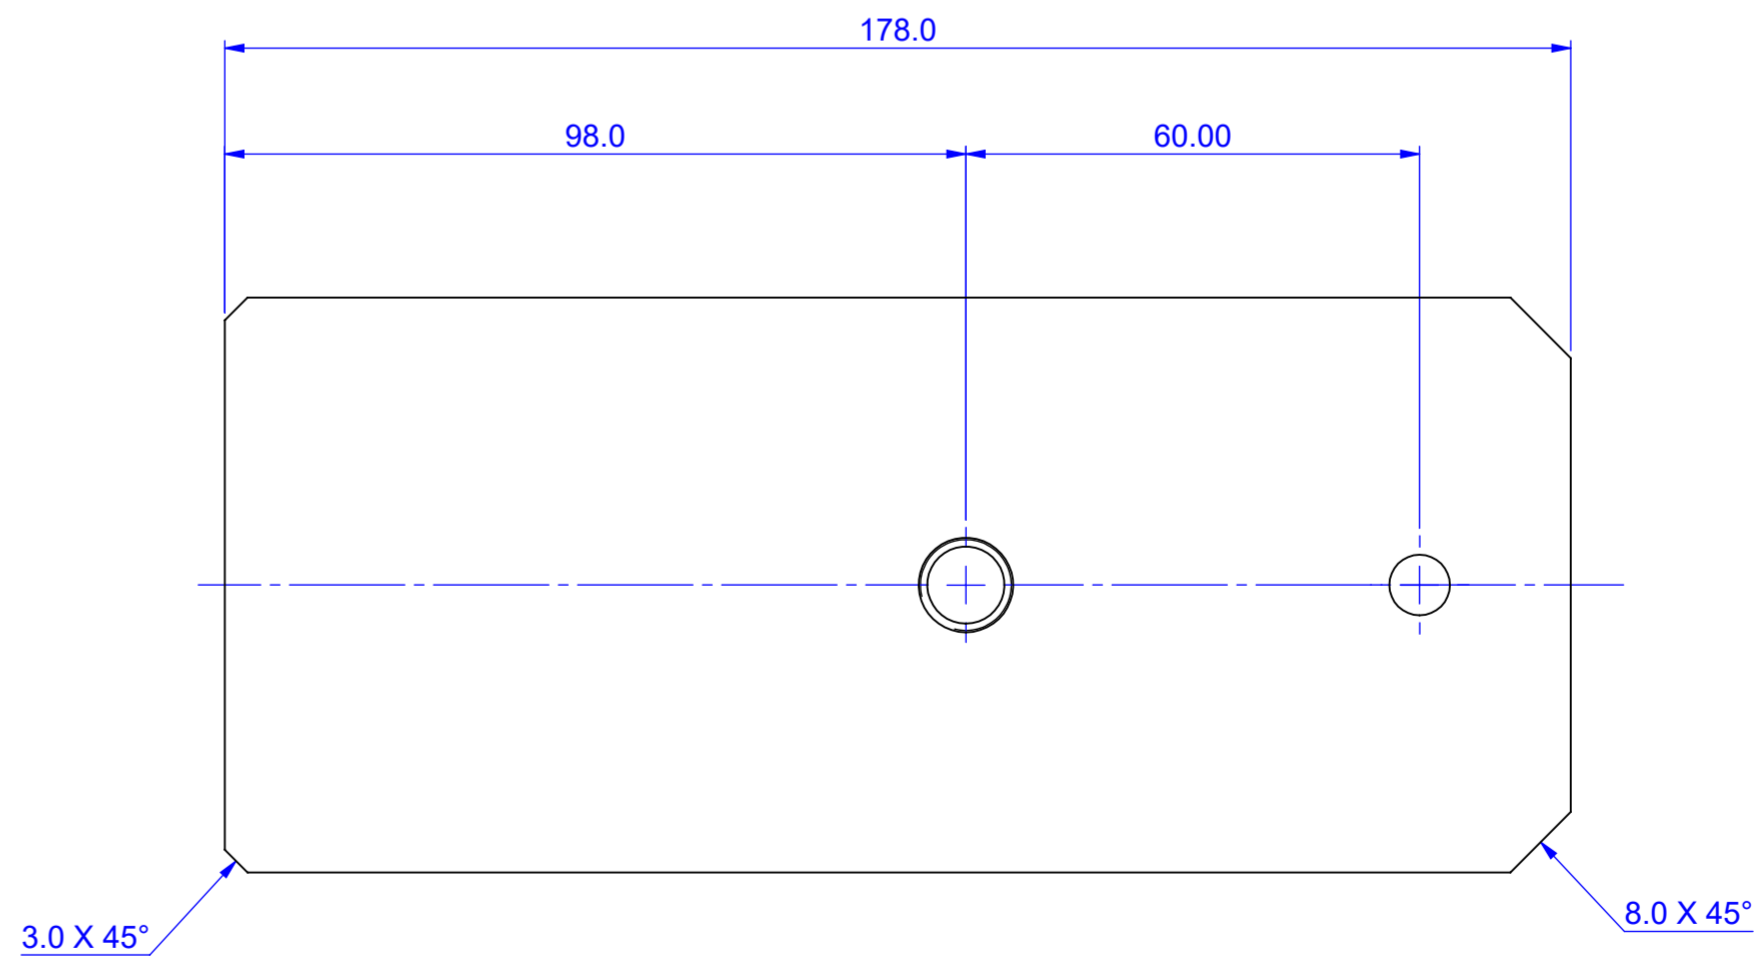

REVISIONS				
REV.	DESCRIPTION	DATE	DRAWN	APPROVED
1	FIRST ISSUE	15-DEC-2019	TB	WHC

White Horse CAD Ltd Design Rights 2019 Tel: +44 (0) 1373 801 803 www.whitehorsecad.com		Material: Carbon Steel EN8	Project: Wobble Engine	Drawing Number P9999-11101	Scale 1:1	Rev 1	Name TB	Date 15-Dec-2019	Weight 4.50Kg