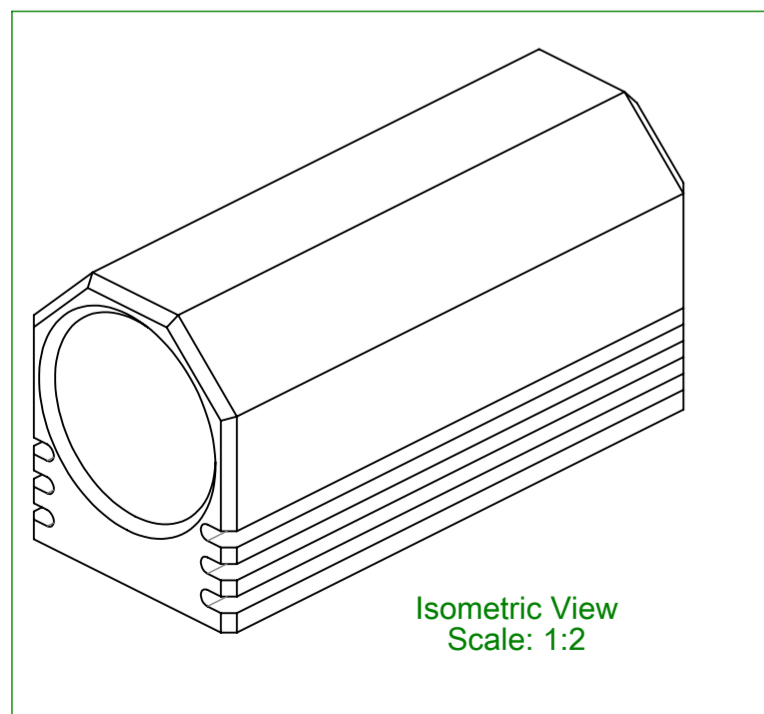

REVISIONS				
REV.	DESCRIPTION	DATE	DRAWN	APPROVED
1	FIRST ISSUE	15-DEC-2019	TB	WHC

White Horse CAD Ltd Design Rights 2019 Tel: +44 (0) 1373 801 803 www.whitehorsecad.com		Material: Carbon Steel EN8	Project: Wobble Engine	Drawing Number P9999-11101	Scale 1:1	Rev 1	Name TB	Date 15-Dec-2019	Weight 4.50Kg